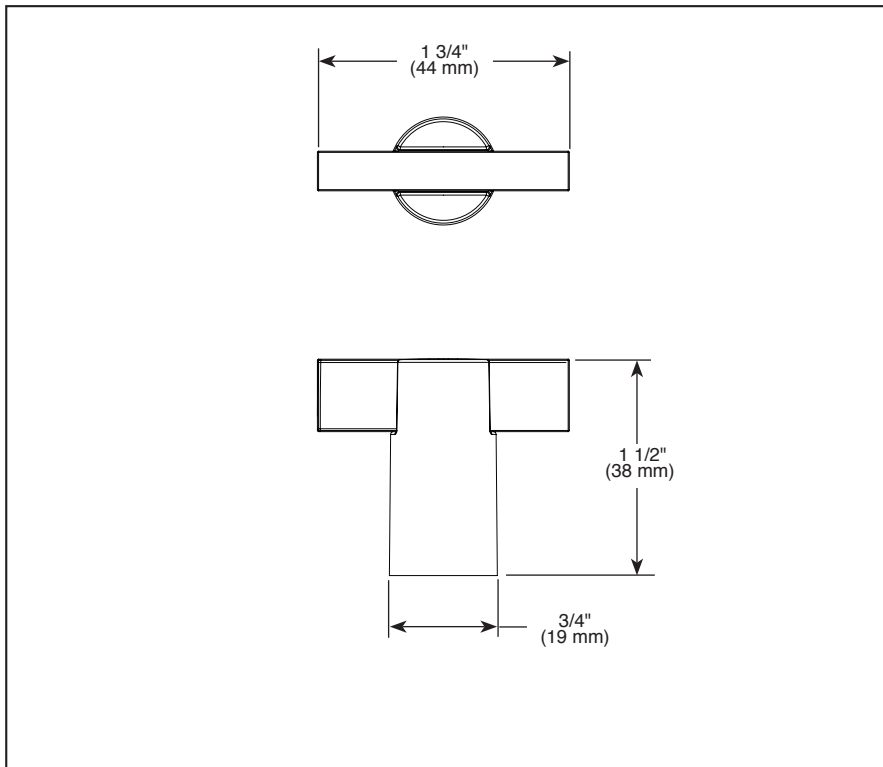

▲ Designate proper finish suffix